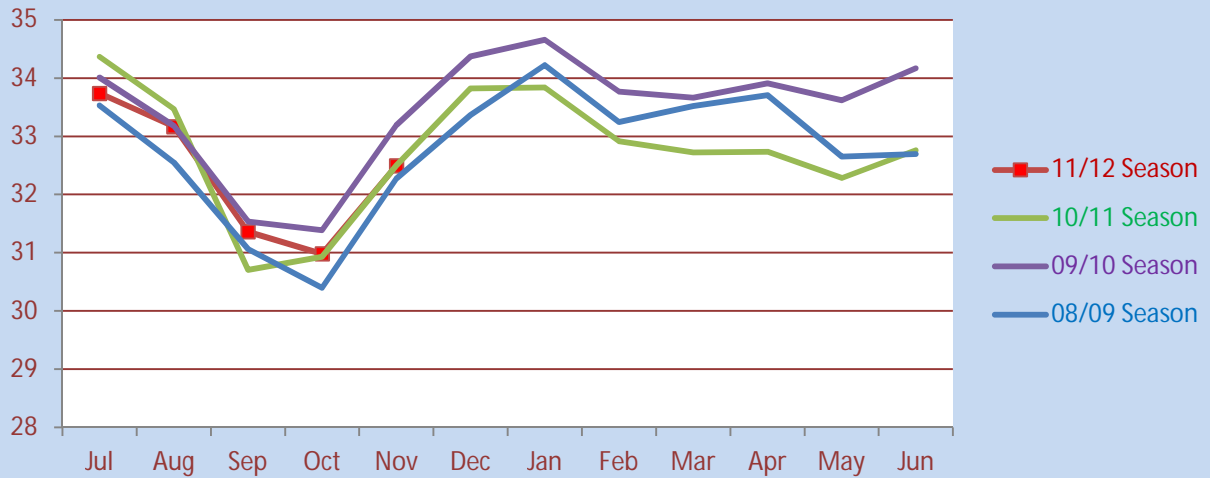

Micron Average