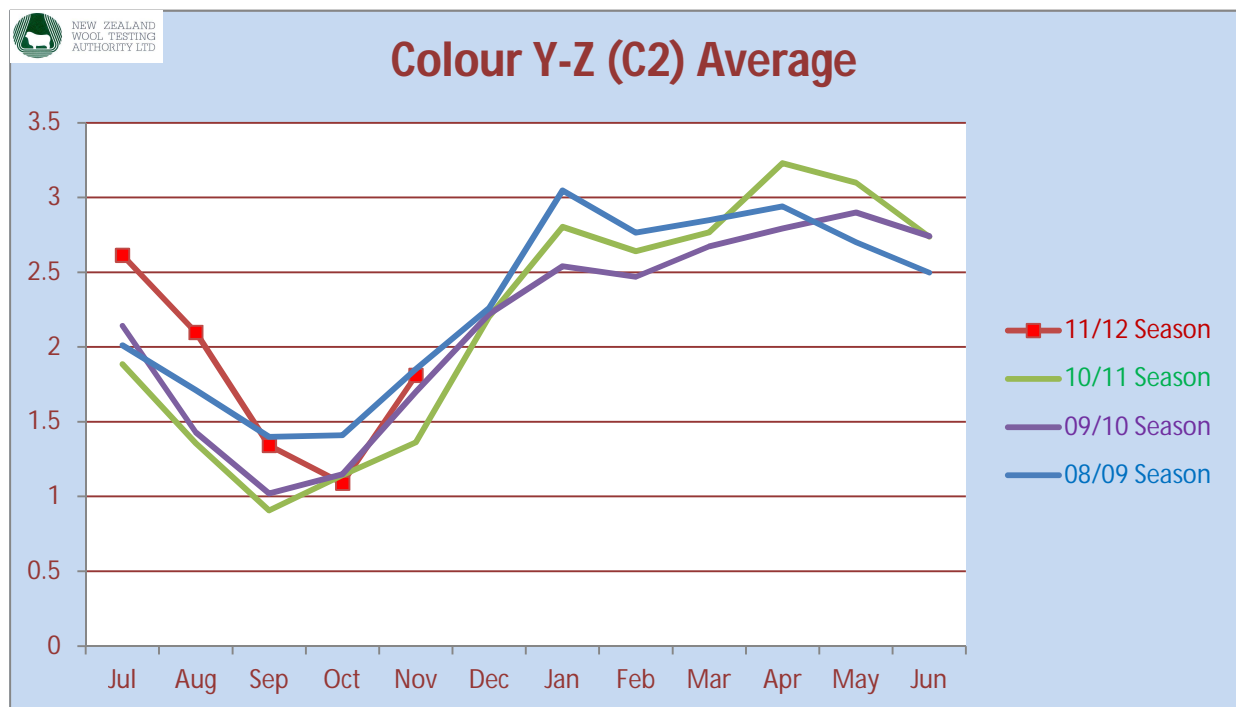

# South Island Greasy Wool Statistics

These graphs are based on NZ Wool Testing Authority Ltd certified test results.

However they exclude;

- All Merino Wool
- Wools of Overseas origin
- Any test reports or combinations

Only results for wools stored in the South Island are shown.