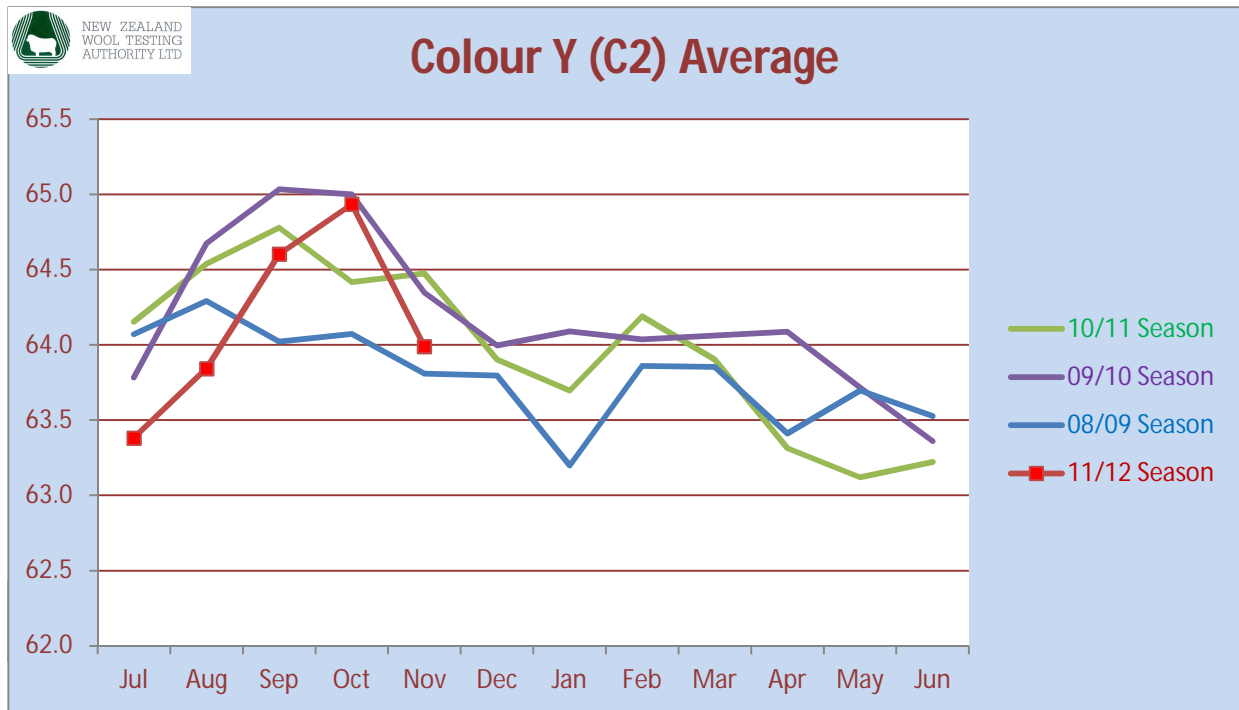

# South Island Greasy Wool Statistics

These graphs are based on NZ Wool Testing Authority Ltd certified test results.

However they exclude;

- All Merino Wool
- Wools of Overseas origin
- Any test reports or combinations

Only results for wools stored in the South Island are shown.