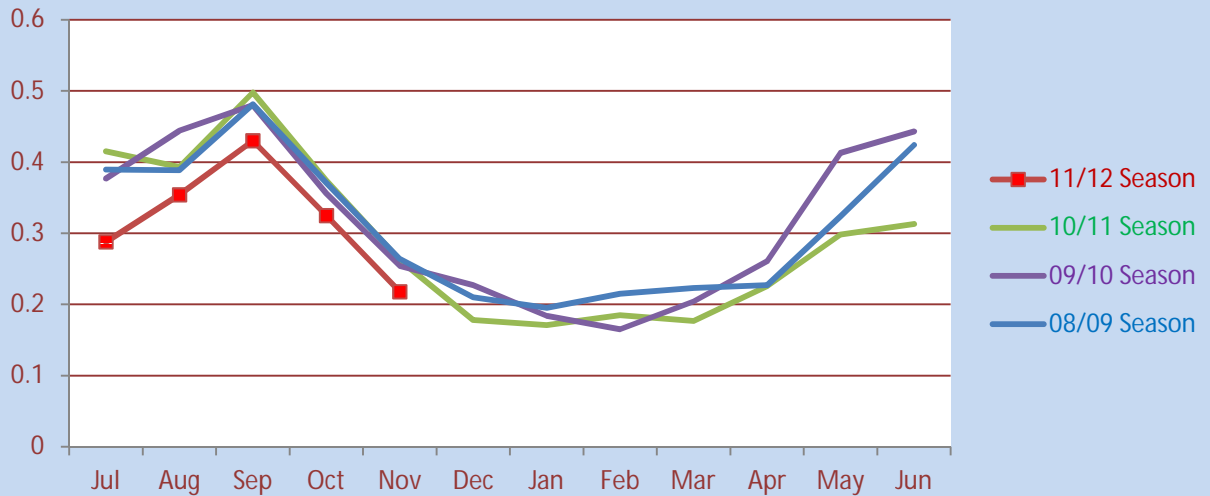

Vegetable Matter Average