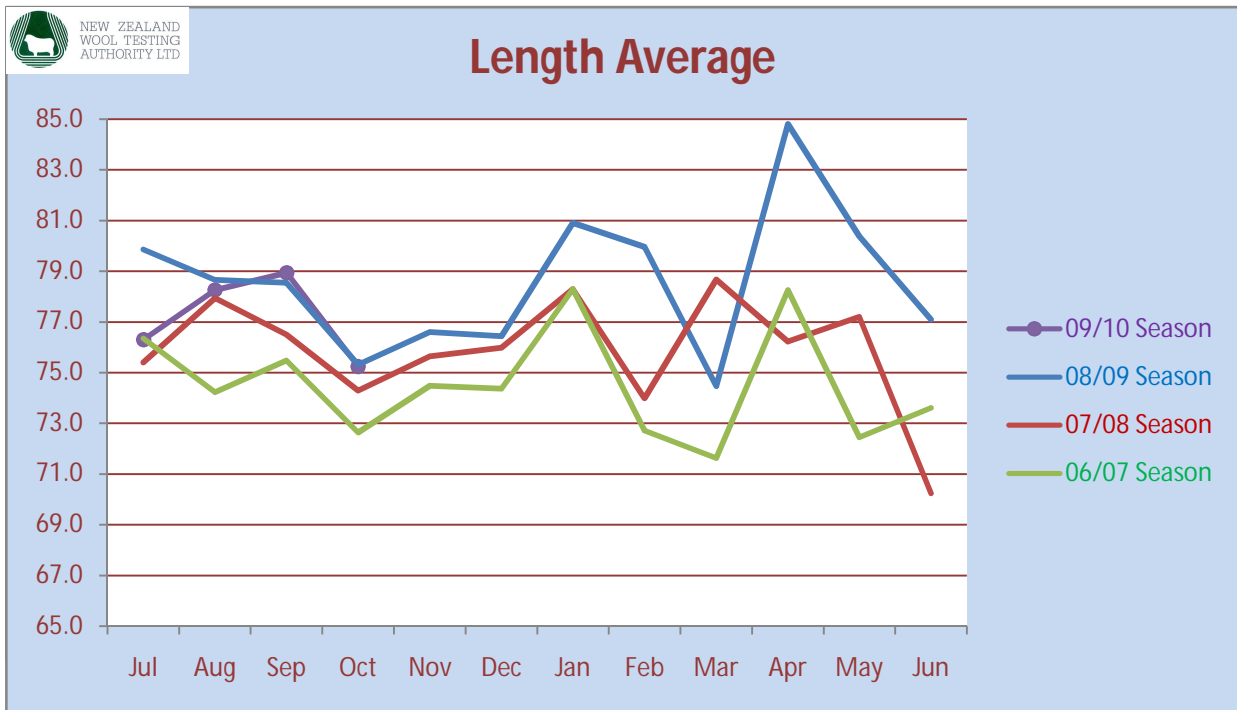

Merino Greasy Wool Statistics

These graphs are based on NZ Wool Testing Authority Ltd certified test results.

However they exclude;

- All Non Merino Wool
- Wools of Overseas origin
- Any test reports or combinations