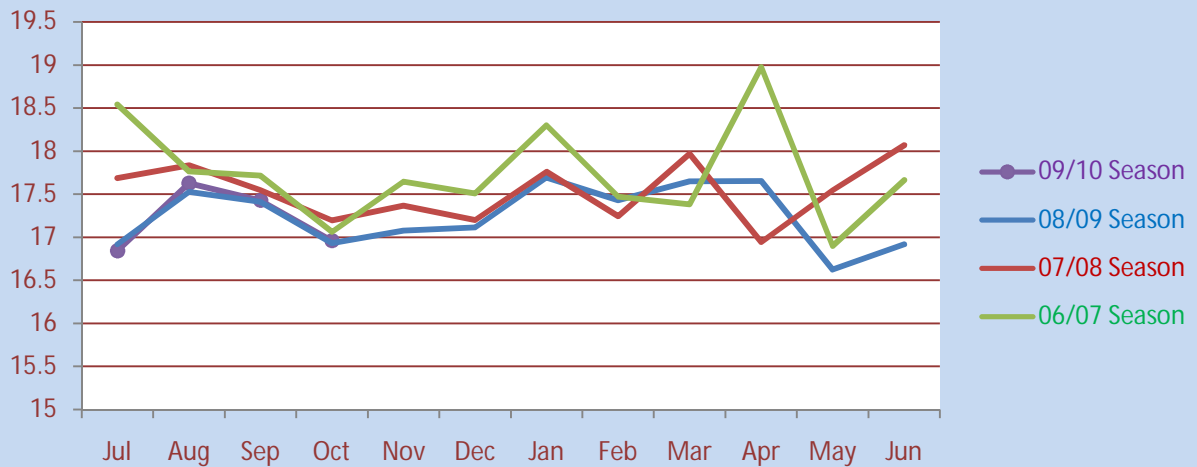

Merino Greasy Wool Statistics

These graphs are based on NZ Wool Testing Authority Ltd certified test results.

However they exclude;

- All Non Merino Wool
- Wools of Overseas origin
- Any test reports or combinations

Micron Average

Vegetable Matter Average

Schlum Dry Yield Average