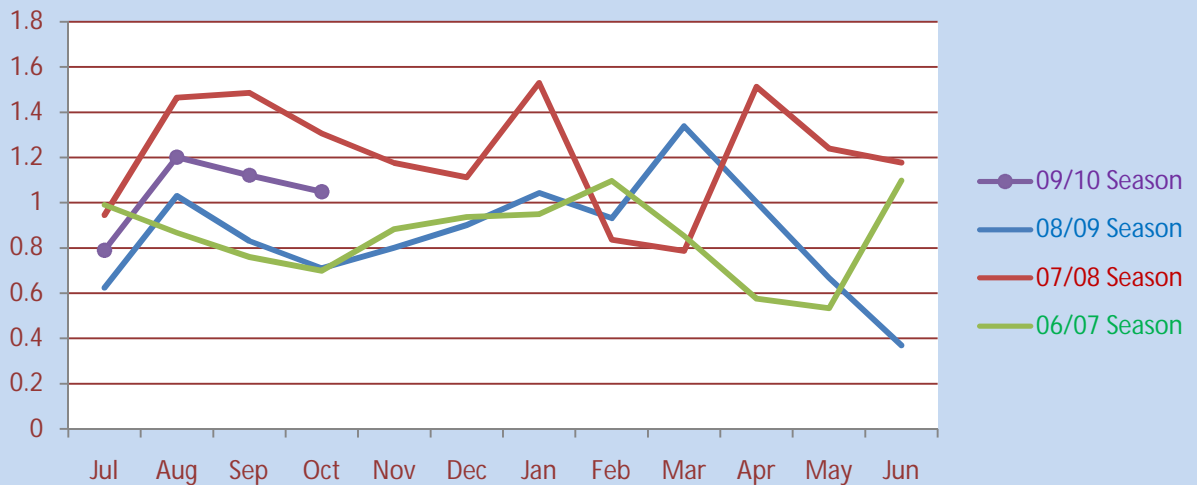

Merino Greasy Wool Statistics

These graphs are based on NZ Wool Testing Authority Ltd certified test results.

However they exclude;

- All Non Merino Wool
- Wools of Overseas origin
- Any test reports or combinations

Micron Average

Vegetable Matter Average

Schlum Dry Yield Average