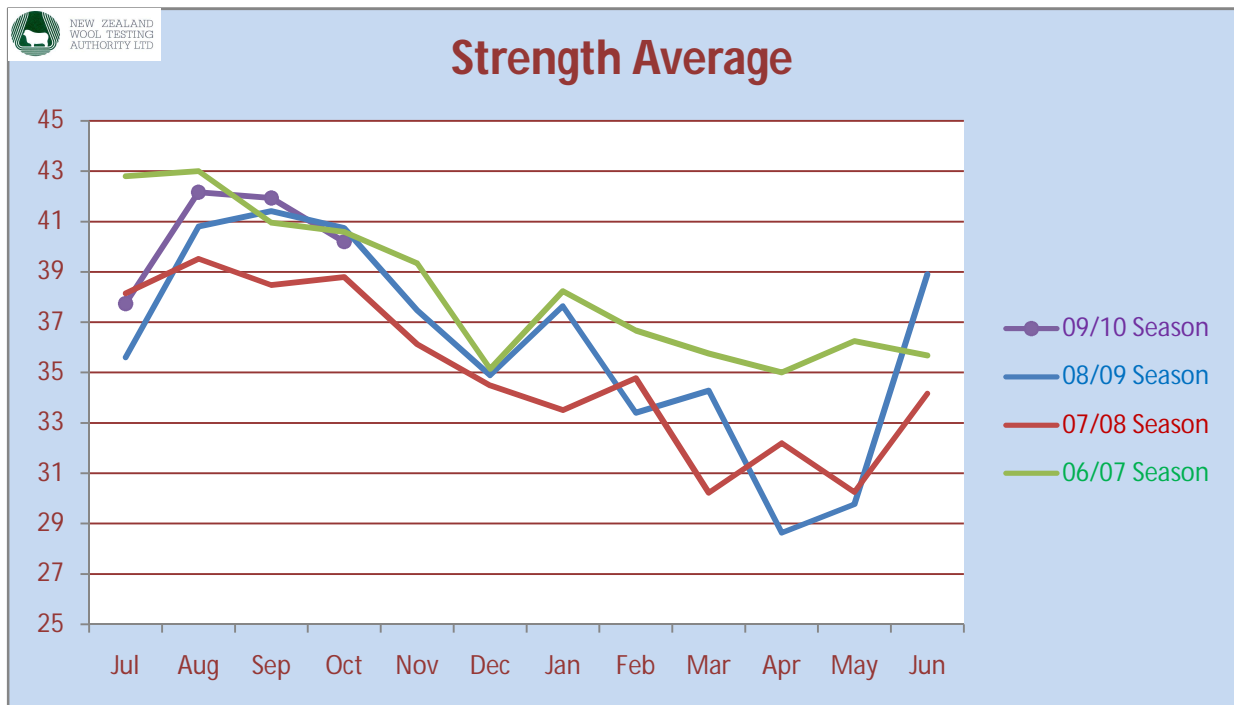

Merino Greasy Wool Statistics

These graphs are based on NZ Wool Testing Authority Ltd certified test results.

However they exclude;

- All Non Merino Wool
- Wools of Overseas origin
- Any test reports or combinations