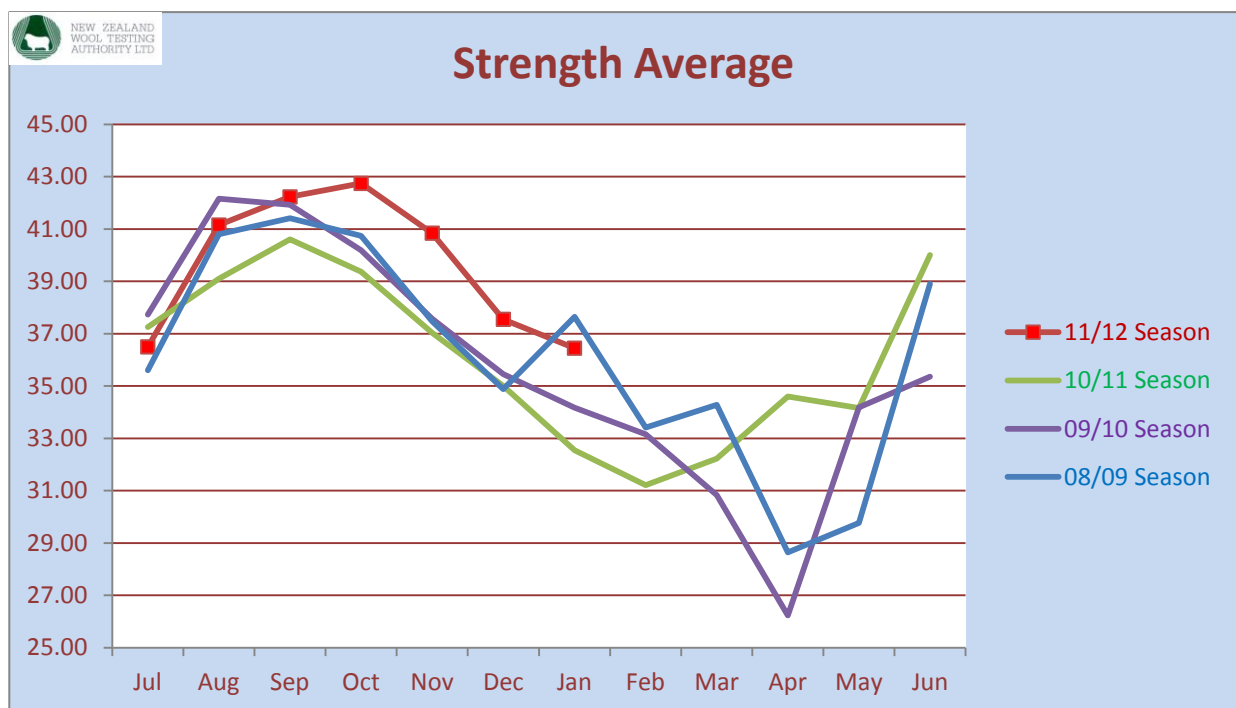

Merino Greasy Wool Statistics

These graphs are based on NZ Wool Testing Authority Ltd certified test results.

However they exclude;

- All Non Merino Wool
- Wools of Overseas origin
- Any test reports or combinations