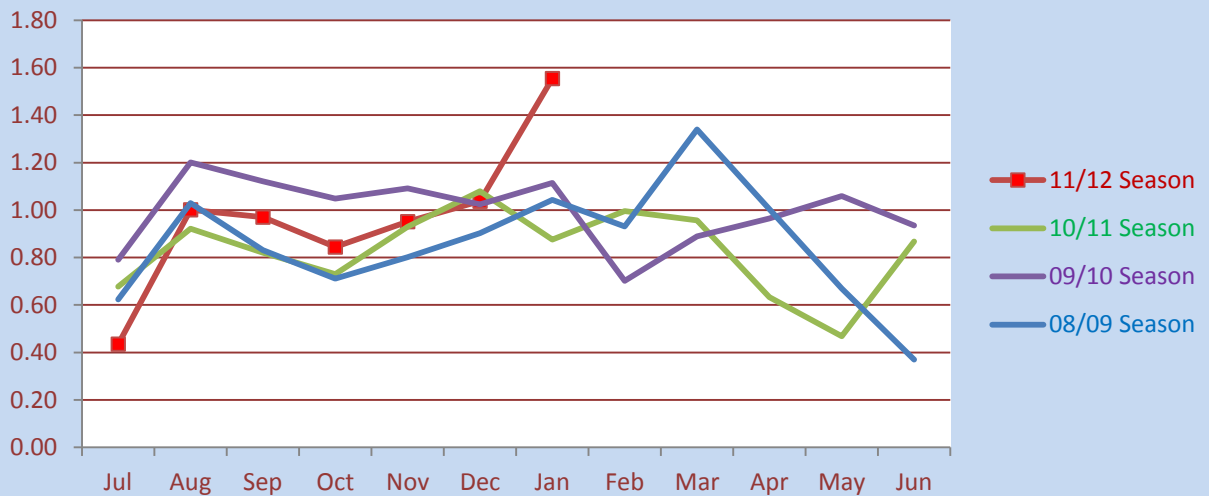

Merino Greasy Wool Statistics

These graphs are based on NZ Wool Testing Authority Ltd certified test results.

However they exclude;

- All Non Merino Wool
- Wools of Overseas origin
- Any test reports or combinations

Micron Average

Vegetable Matter Average

Schlum Dry Yield Average