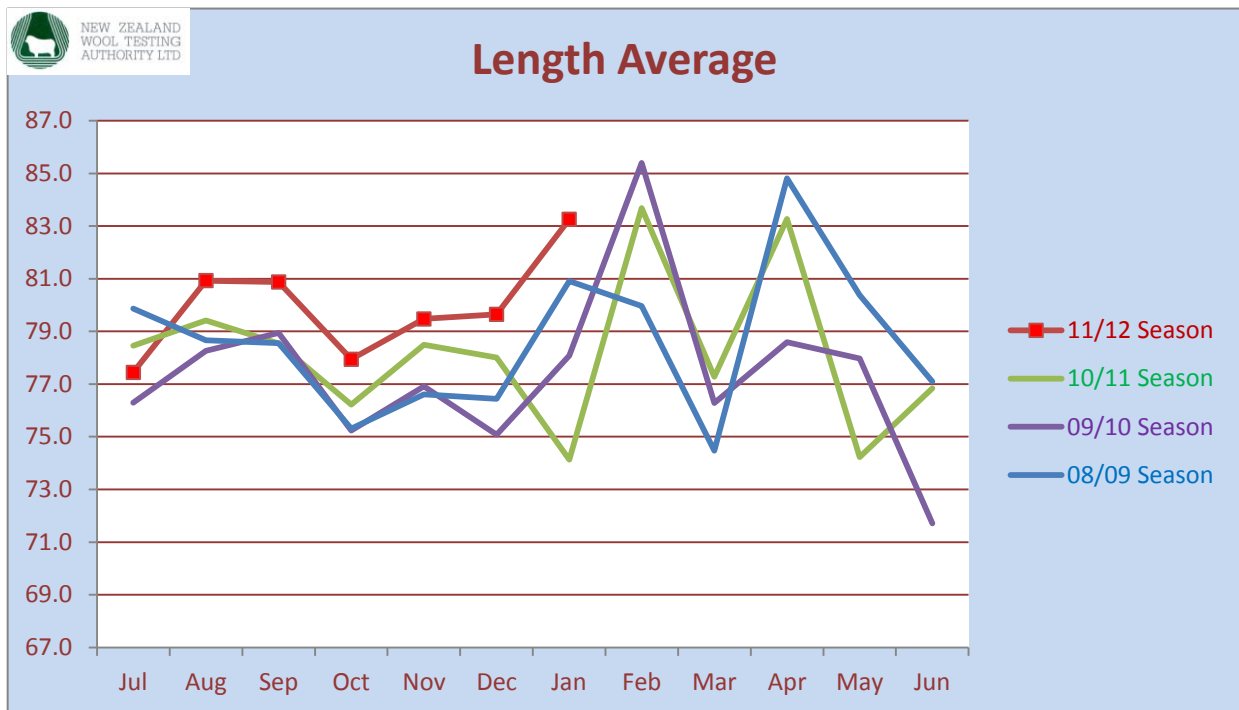

Merino Greasy Wool Statistics

These graphs are based on NZ Wool Testing Authority Ltd certified test results.

However they exclude;

- All Non Merino Wool
- Wools of Overseas origin
- Any test reports or combinations