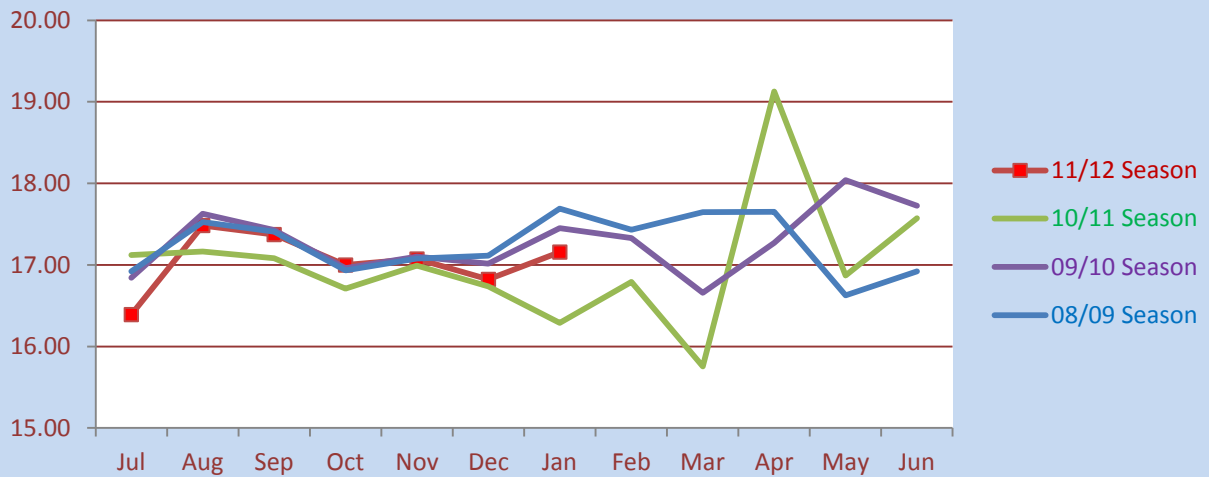

Merino Greasy Wool Statistics

These graphs are based on NZ Wool Testing Authority Ltd certified test results.

However they exclude;

- All Non Merino Wool
- Wools of Overseas origin
- Any test reports or combinations

Micron Average

Vegetable Matter Average

Schlum Dry Yield Average