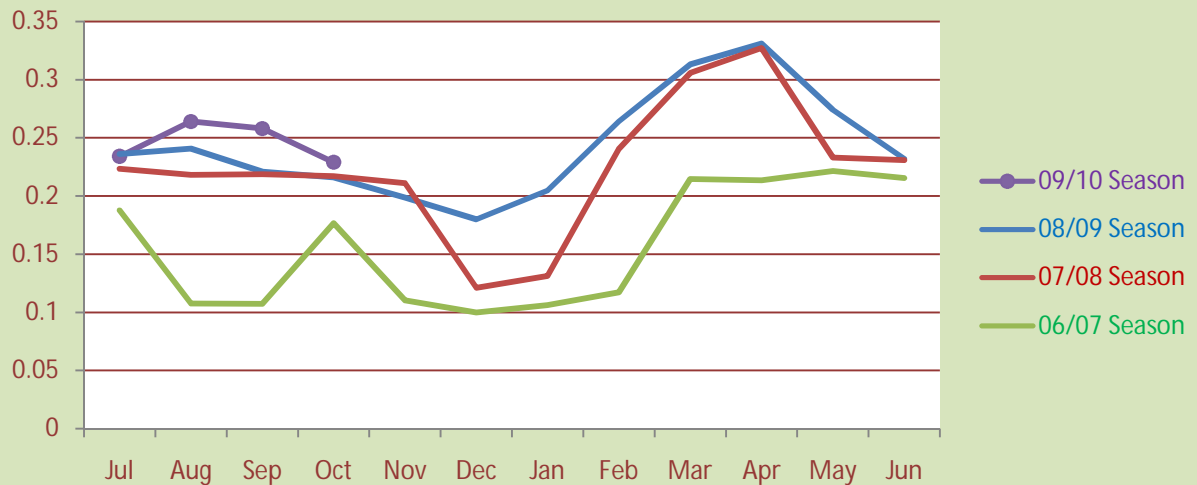

North Island Greasy Wool Statistics

These graphs are based on NZ Wool Testing Authority Ltd certified test results.

However they exclude;

- All Merino Wool
- Wools of Overseas origin
- Any test reports or combinations

Only results for wools stored in the North Island are shown.

Micron Average

Vegetable Matter Average

Schlum Dry Yield Average