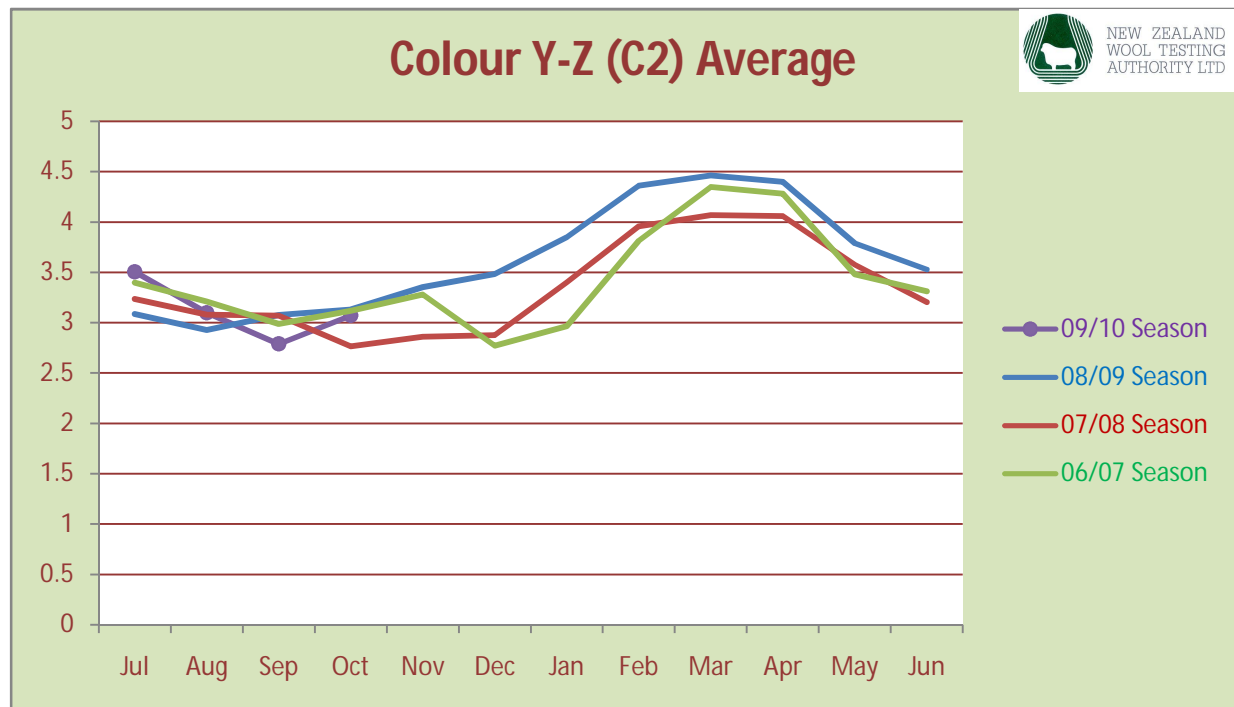

North Island Greasy Wool Statistics

These graphs are based on NZ Wool Testing Authority Ltd certified test results.

However they exclude;

- All Merino Wool
- Wools of Overseas origin
- Any test reports or combinations

Only results for wools stored in the North Island are shown.