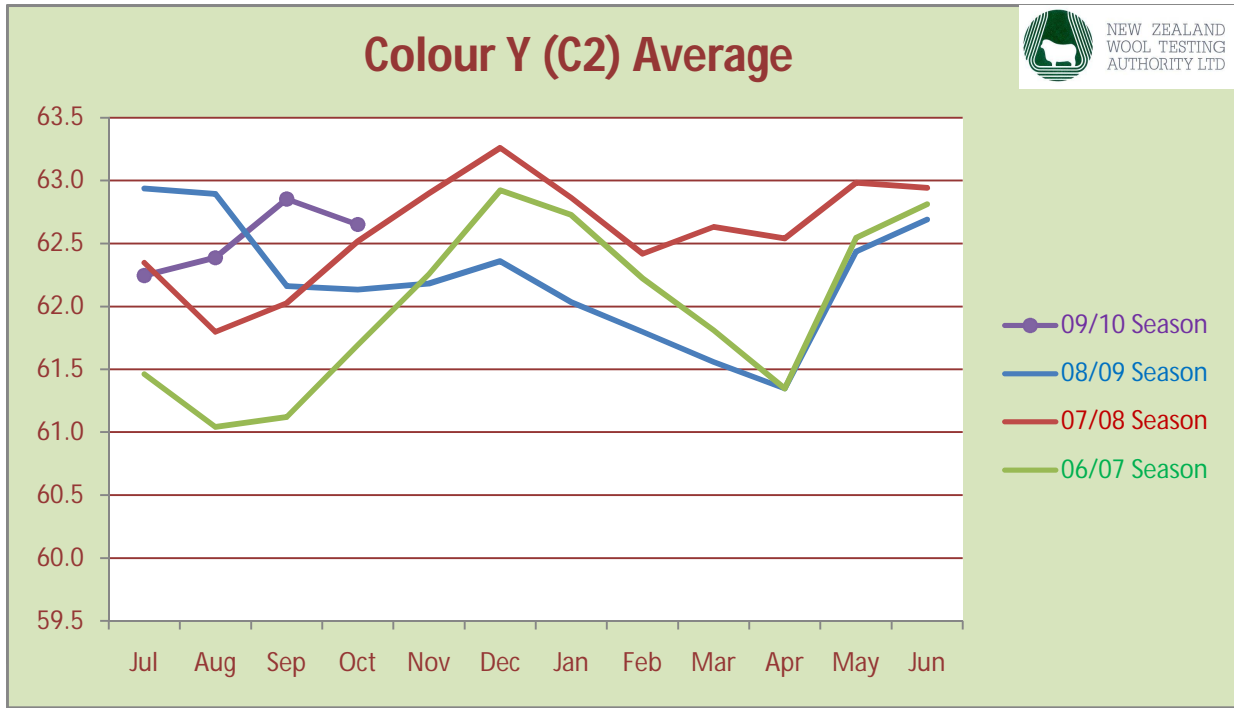

North Island Greasy Wool Statistics

These graphs are based on NZ Wool Testing Authority Ltd certified test results.

However they exclude;

- All Merino Wool
- Wools of Overseas origin
- Any test reports or combinations

Only results for wools stored in the North Island are shown.