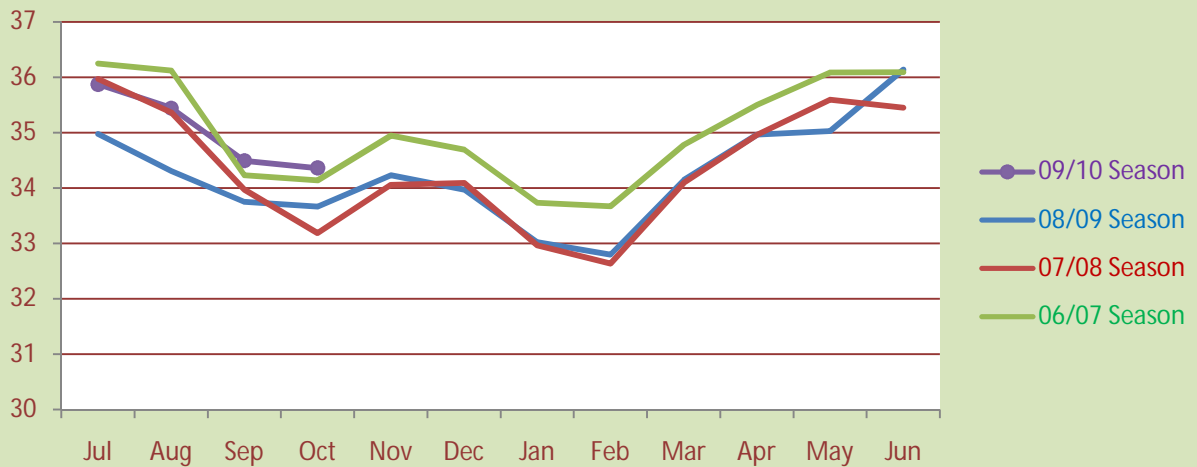

Micron Average