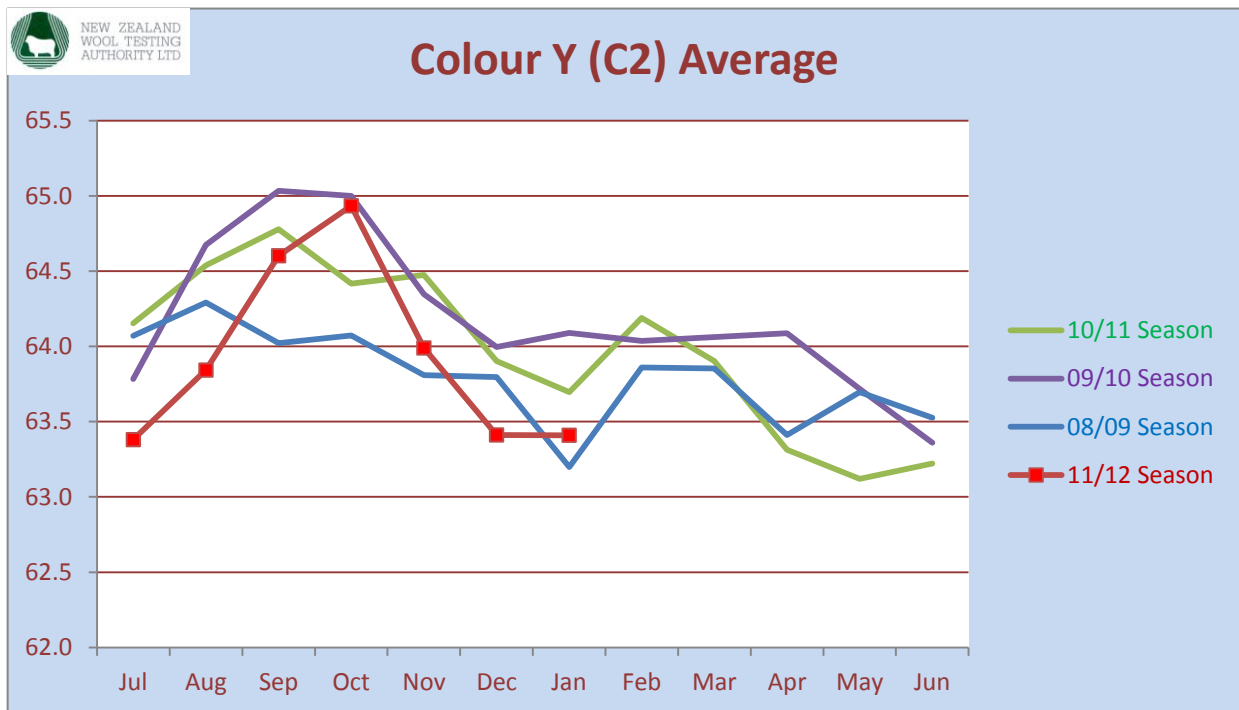

# South Island Greasy Wool Statistics

These graphs are based on NZ Wool Testing Authority Ltd certified test results.

However they exclude;

- All Merino Wool
- Wools of Overseas origin
- Any test reports or combinations

Only results for wools stored in the South Island are shown.