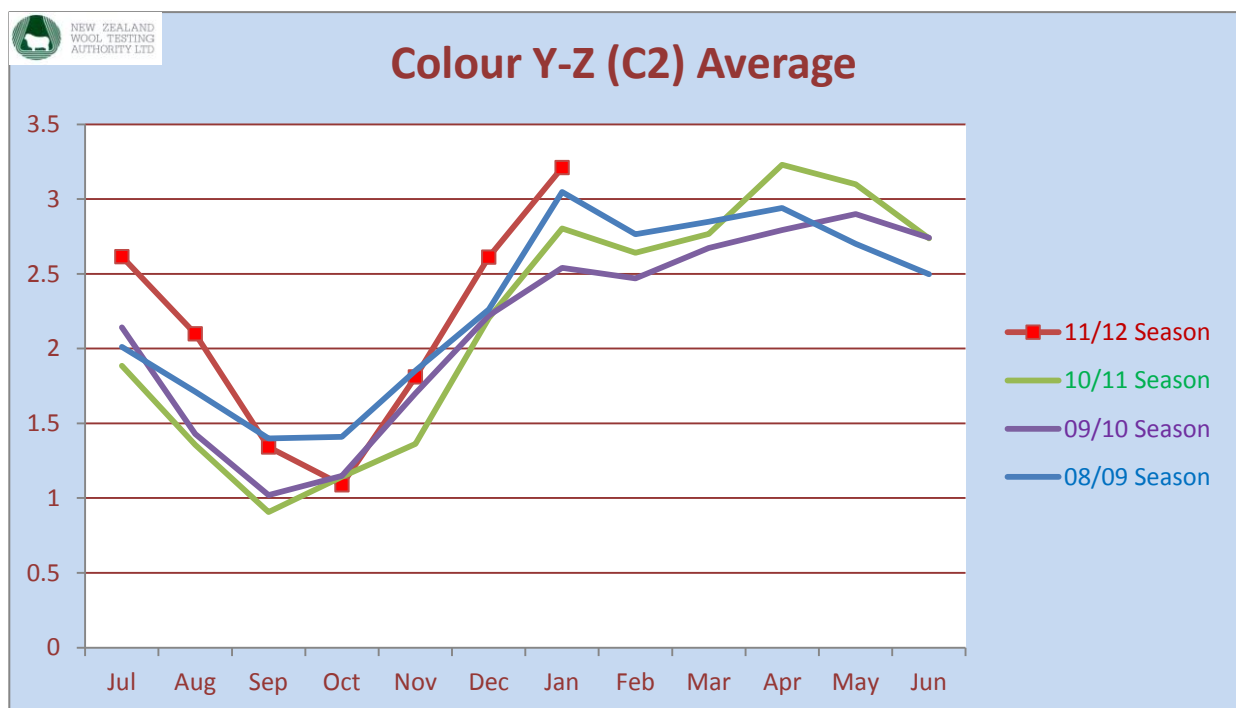

# South Island Greasy Wool Statistics

These graphs are based on NZ Wool Testing Authority Ltd certified test results.

However they exclude;

- All Merino Wool
- Wools of Overseas origin
- Any test reports or combinations

Only results for wools stored in the South Island are shown.