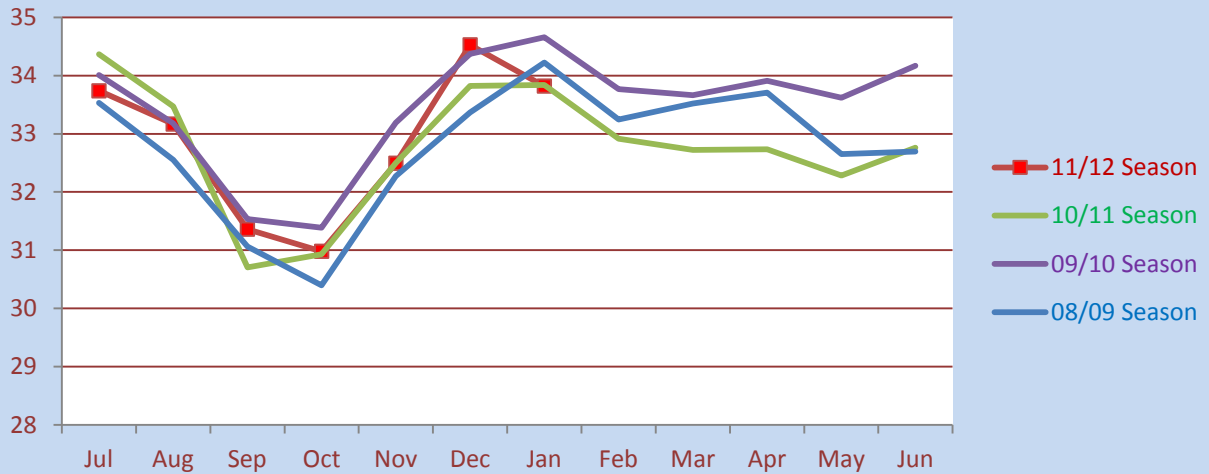

Micron Average