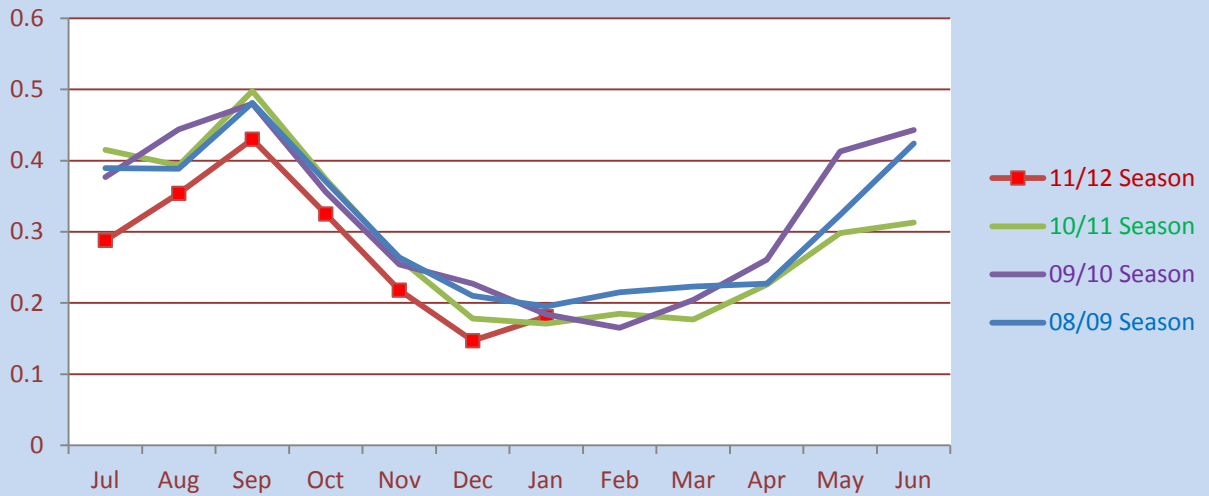

Vegetable Matter Average