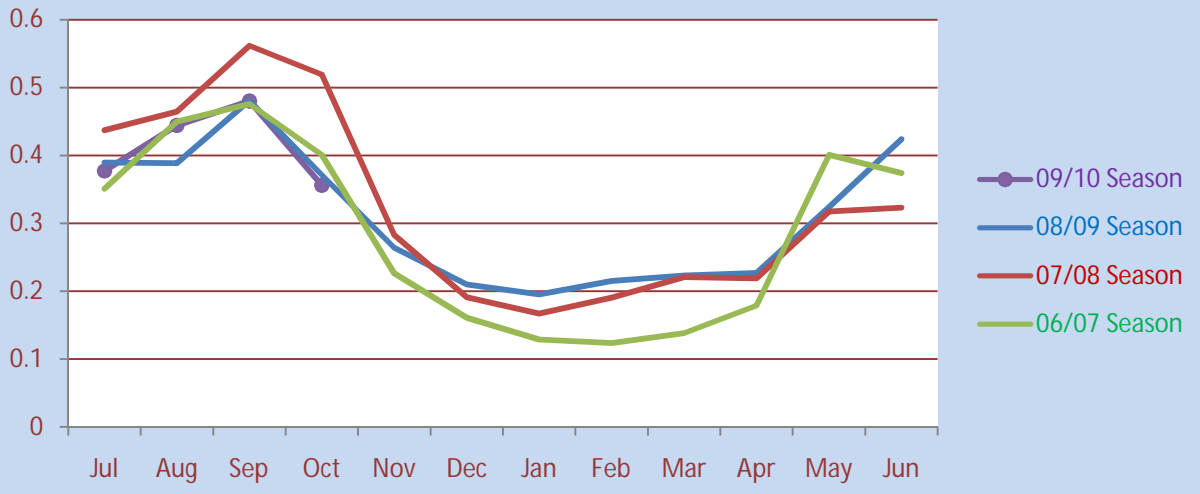

South Island Greasy Wool Statistics

These graphs are based on NZ Wool Testing Authority Ltd certified test results.

However they exclude;

- All Merino Wool
- Wools of Overseas origin
- Any test reports or combinations

Only results for wools stored in the South Island are shown.

Micron Average

Vegetable Matter Average

Schlum Dry Yield Average