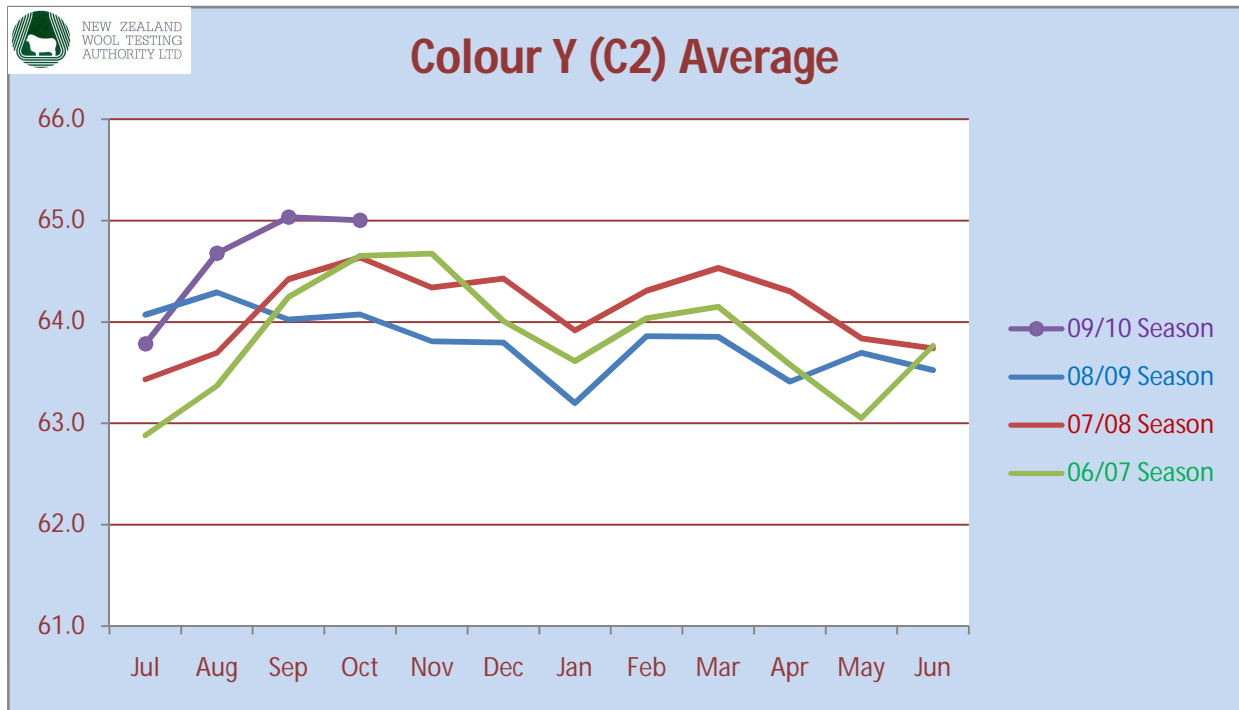

South Island Greasy Wool Statistics

These graphs are based on NZ Wool Testing Authority Ltd certified test results.

However they exclude;

- All Merino Wool
- Wools of Overseas origin
- Any test reports or combinations

Only results for wools stored in the South Island are shown.