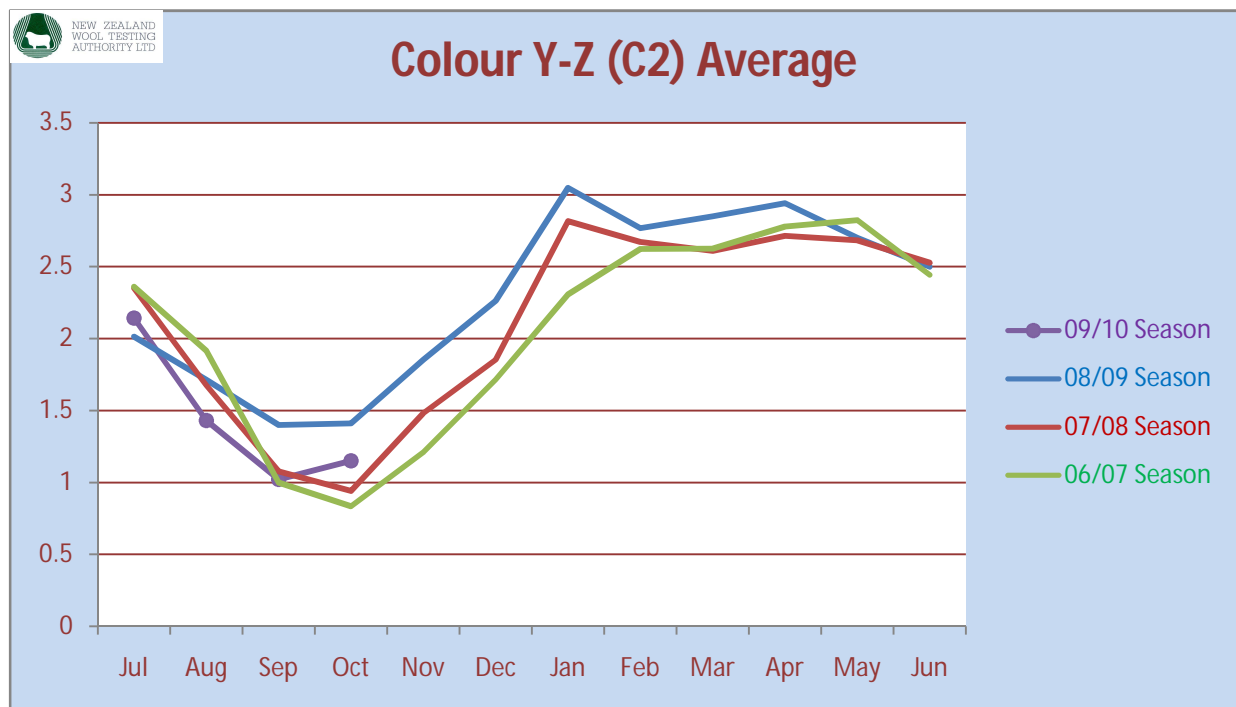

South Island Greasy Wool Statistics

These graphs are based on NZ Wool Testing Authority Ltd certified test results.

However they exclude;

- All Merino Wool
- Wools of Overseas origin
- Any test reports or combinations

Only results for wools stored in the South Island are shown.

Micron Average

Vegetable Matter Average

Schlum Dry Yield Average