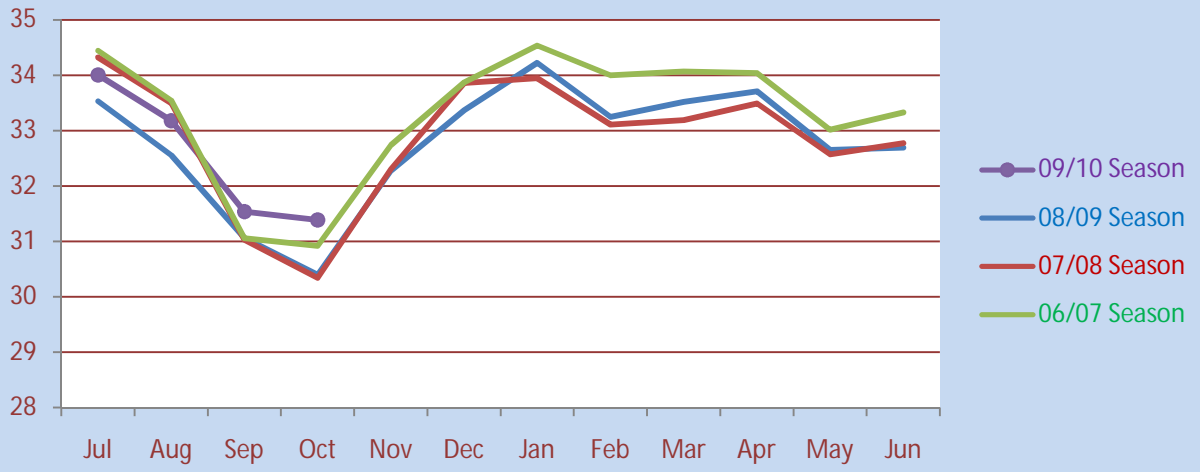

South Island Greasy Wool Statistics

These graphs are based on NZ Wool Testing Authority Ltd certified test results.

However they exclude;

- All Merino Wool
- Wools of Overseas origin
- Any test reports or combinations

Only results for wools stored in the South Island are shown.

Micron Average

Vegetable Matter Average

Schlum Dry Yield Average